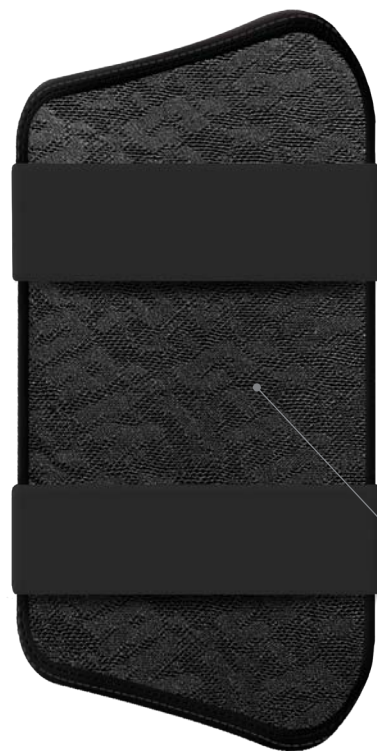

ELITE SPEED Leg Guard

The guard's compact shape provides batters with the flexibility to customize their protection — allowing them to fasten it higher or lower on the shin and pivot it around to suit their personal preference.

Body-mapped, impact-absorbing SmartFlex pads offer form-fitting and lightweight

MLB woven label

Adjustable straps for versatile fit and quick on/off

Ambidextrous pad accommodates both right and left-handed batters

Machine washable

Elevated materials inside and out, featuring a cushioned mesh lining

	WHITE	BLACK	NAVY
O/S	ESLG13516060	ESLG13502010	ESLG13519150

Product rendering subject to change without notice.

BANDIT Sliding Mitt