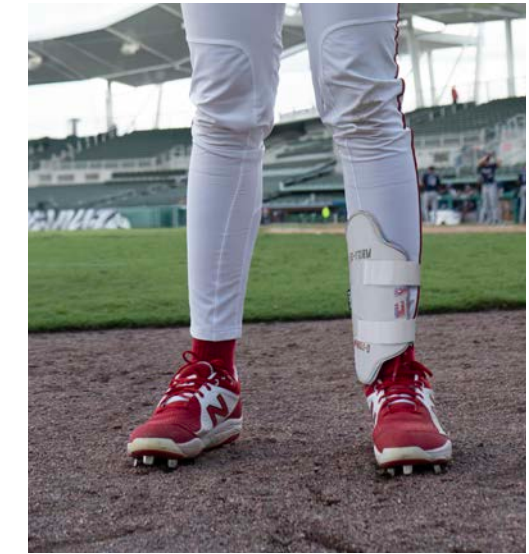

SmartFlex pad offers form-fitting and lightweight protection

Black guard has gold graphics and gloss accents

Interior branding includes Sierra Romero's signature