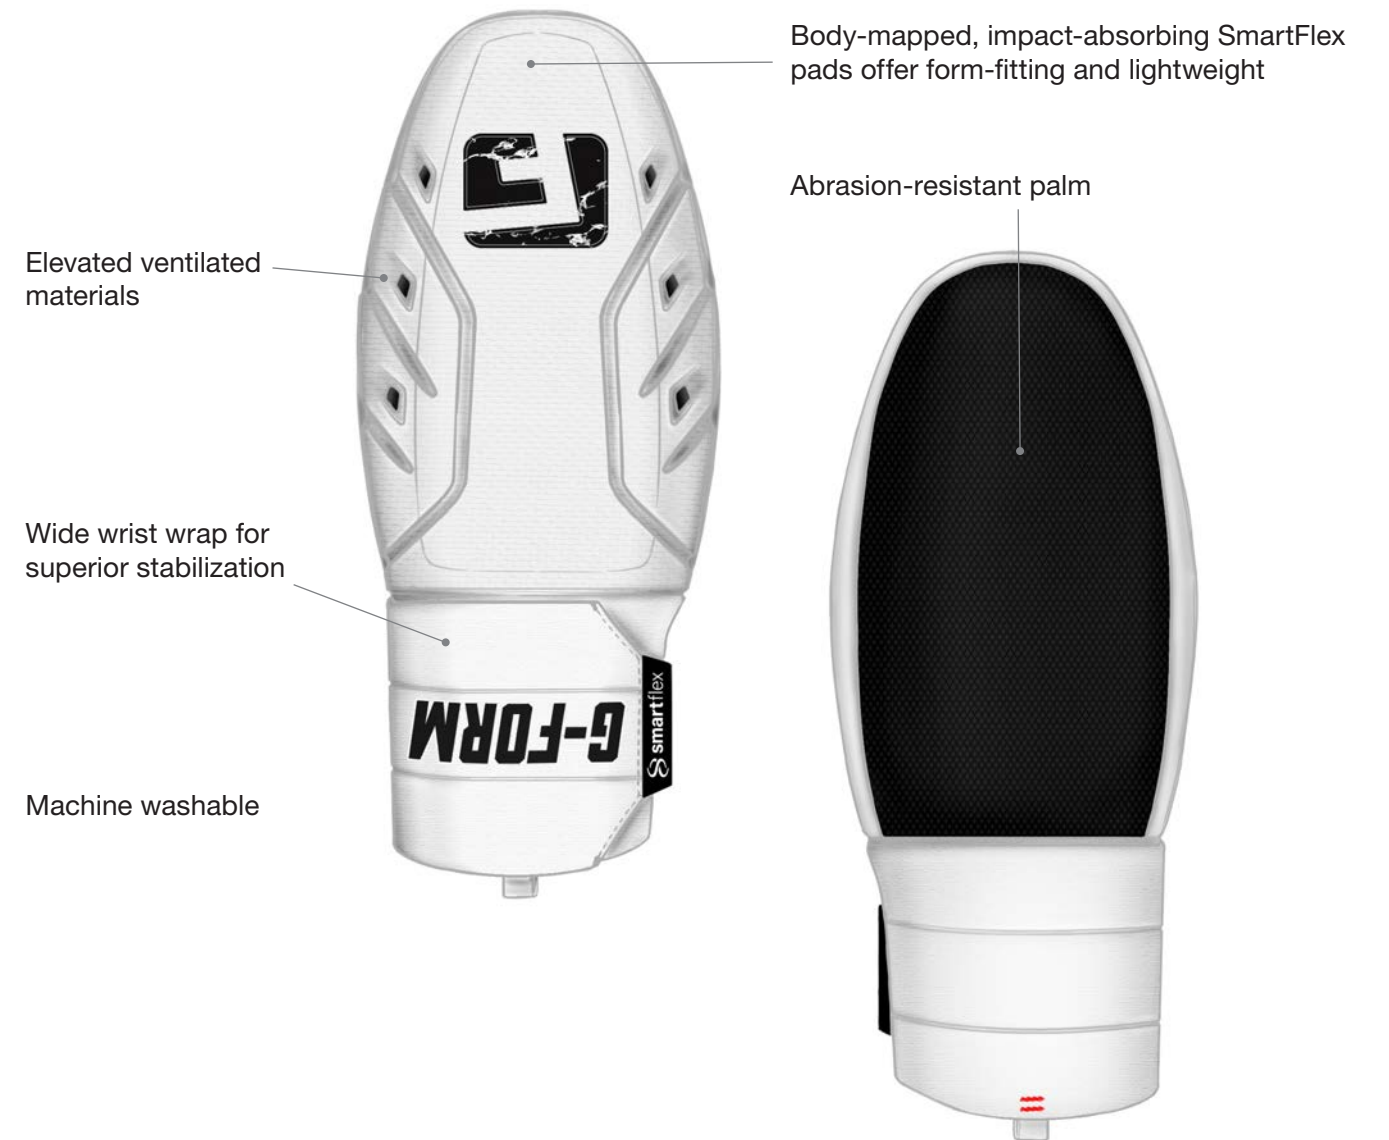

Body-mapped, impact-absorbing SmartFlex pads offer form-fitting and lightweight

MLB woven label

Adjustable straps for versatile fit and quick on/off

Ambidextrous pad accommodates both right and left-handed batters

Machine washable

Elevated materials inside and out, featuring a cushioned mesh lining

	WHITE	BLACK	NAVY
O/S	ESLG13516060	ESLG13502010	ESLG13519150

Product rendering subject to change without notice.

BANDIT Sliding Mitt

NEW

Product rendering subject to change without notice.

	WHITE	BLACK	GRAY	RED	ROYAL	NAVY	PINK
YOUTH O/S	SKUs COMING SOON						
ADULT O/S	SKUs COMING SOON						

ELITE Hand Guard

Body-mapped, impact absorbing SmartFlex pads offer form-fitting and lightweight protection

Adjustable strap ensures the guard stays secure on hand

Elevated materials inside and out, featuring a cushioned mesh lining

Machine washable

MLB woven label

Comfortably fits over batting glove with custom-fit strap